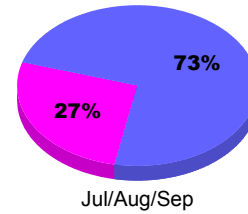

YTD Status Quo Clubs 2011-2012

Status Quo Clubs Compared to Status Quo Members

Legend: Status Quo Clubs (Cyan), Total Status Quo Members (Green)

MEMBERSHIP

Membership Results
2011-2012

Membership
2010-2011

Month	Net Memb Goal	Actual New Memb	Actual Dropped Memb	Gain/Loss of Memb	Gain/Loss of Memb
Jul/Aug/Sep		5	-29	-24	-31
Totals		5	-29	-24	-31

Membership Results 2011-2012

Goal, New, Dropped, Gain/Loss

Legend: Goal (Cyan), Actual (Green), Dropped (Yellow), Gain Loss (Magenta)

Comparison of Membership Gain/Loss

Current Year Compared to the Previous Year

Legend: Current Year (Cyan), Previous Year (Green)

Gender Comparison 2011-2012

Jul/Aug/Sep

Legend: Male (Blue), Female (Magenta)